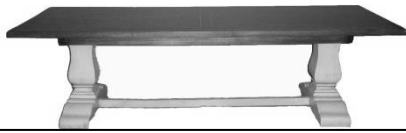

Painter's Ridge Furniture

DINING TABLES:

1110
Farmhouse Table with Turned Legs and
Drawer
(36x60x30H)

1125
84" French Trestle Table w/ Two Pedestals
(84x40x30H)
Also Available:
1120: 108" French Trestle Table w/ Two
Pedestals

1150
84" Farmhouse Table w/ Turned Legs and
Stretchers
(84x40x30.5H)

1160
Drop Leaf Table w/ Two 9" Leaves
22x18x36H (Extends to 36")

1180/1030
Round Table Top w/ 1030 Pedestal Base
(30x30x30H)

1190/1030
Round Table Top w/ 1030 Pedestal Base
(36x36x30H)

1210/1030
Round Table Top w/ 1030 Pedestal Base
(42x42x30H)

1220/1031 or 1032
30" Square Table w/ 1031 Shaker or 1032
Turned Legs
(30x30x30H)
Shown with 1032 Turned Legs

1230/1031 or 1032
Rectangle Table w/1031 Shaker or 1032
Turned Legs
(30x42x30H)
Shown with 1032 Turned Legs